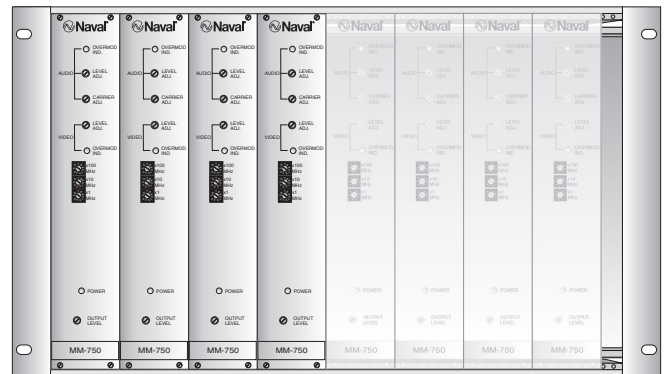

MM-750 Modulator System

The MM-750 Modulator System integrates all required components for a professional maritime modulator system with either 2, 4, 6 or 8 units of MM-750 VHF/UHF TV modulators in one 19" Subrack. The system can easily be expanded with more modulators to a maximum of 8 modulators per 19" Subrack.

Up to 64 MM-750 modulators can be combined and fed into a CAS 3500 system. The MM-750 Modulator System is available in standards PAL B/G and NTCS. Other standards are available upon request.

Technical specifications

Output level

(output 8-way combiner): 82 dB

Modulators

(see leaflet for MM-750)

General

Number of MM-750	2/4/6/8 MM-750
Supply voltage	230 VAC
Supply current	max. 4 A

Subrack 19" mounted

MM-750 4-Input Modulator System