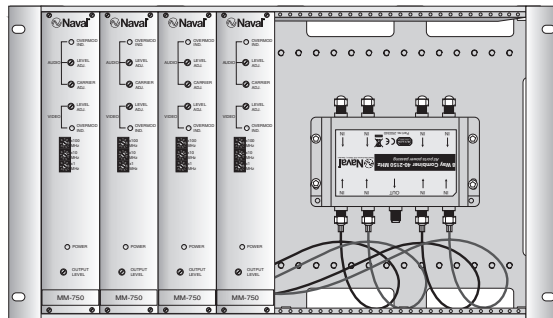

MM-750 4- Input Modulator System