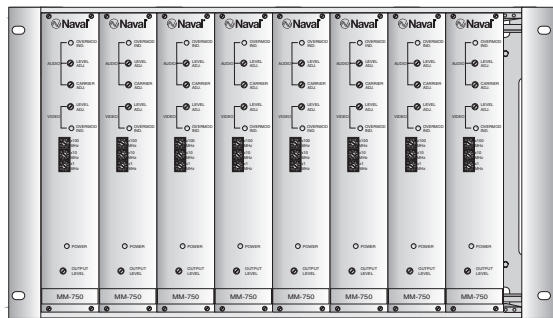

MM-750 8- Input Modulator System

Package details

Item no	Type of Package	Net Weight (kg)	Gross Weight (kg)	Dimensions, Primary Pack (LxWxH cm/Vol.m3)
277512	Carton	7.3	9,04	59x39x34 cm/0.078 m3
277522	Carton	7.3	9,04	59x39x34 cm/0.078 m3
277514	Carton	9.3	11,04	59x39x34 cm/0.078 m3
277524	Carton	9.3	11,04	59x39x34 cm/0.078 m3
277516	Carton	11.3	13.1	59x39x34 cm/0.078 m3
277526	Carton	11.3	13.1	59x39x34 cm/0.078 m3
277518	Carton	13.3	15.1	59x39x34 cm/0.078 m3
277528	Carton	13.3	15.1	59x39x34 cm/0.078 m3