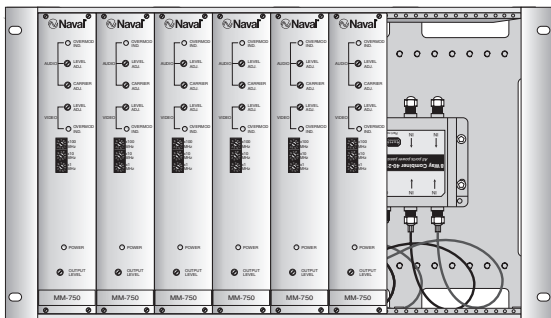

MM-750 6- Input Modulator System